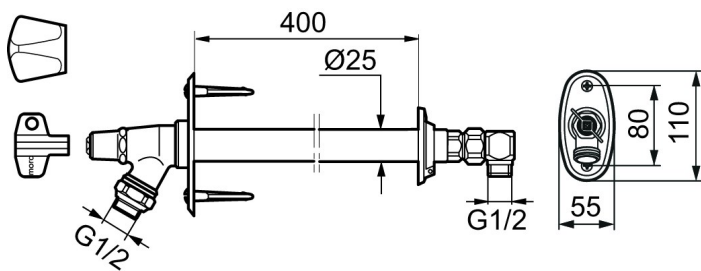

MORA GARDEN II

With Mora Garden II, you always have access to water in your garden. This garden tap is operationally reliable and easy to install. After you've turned off the water and removed the hose with its connection, Mora Garden II is automatically emptied of any remaining water. This protects it from freezing.

Article number: 400537

Description: For wall thickness max. 400 mm

Uniqe characteristics

Backflow protection unit type **HD**

- With frost-proof positioned backflow prevention device, incl. non return valve
- Key and metal handle included
- Sliding wall plate for adjustment to wall thickness, or projection
- Approved backflow prevention device, EN-Standard EN 1717